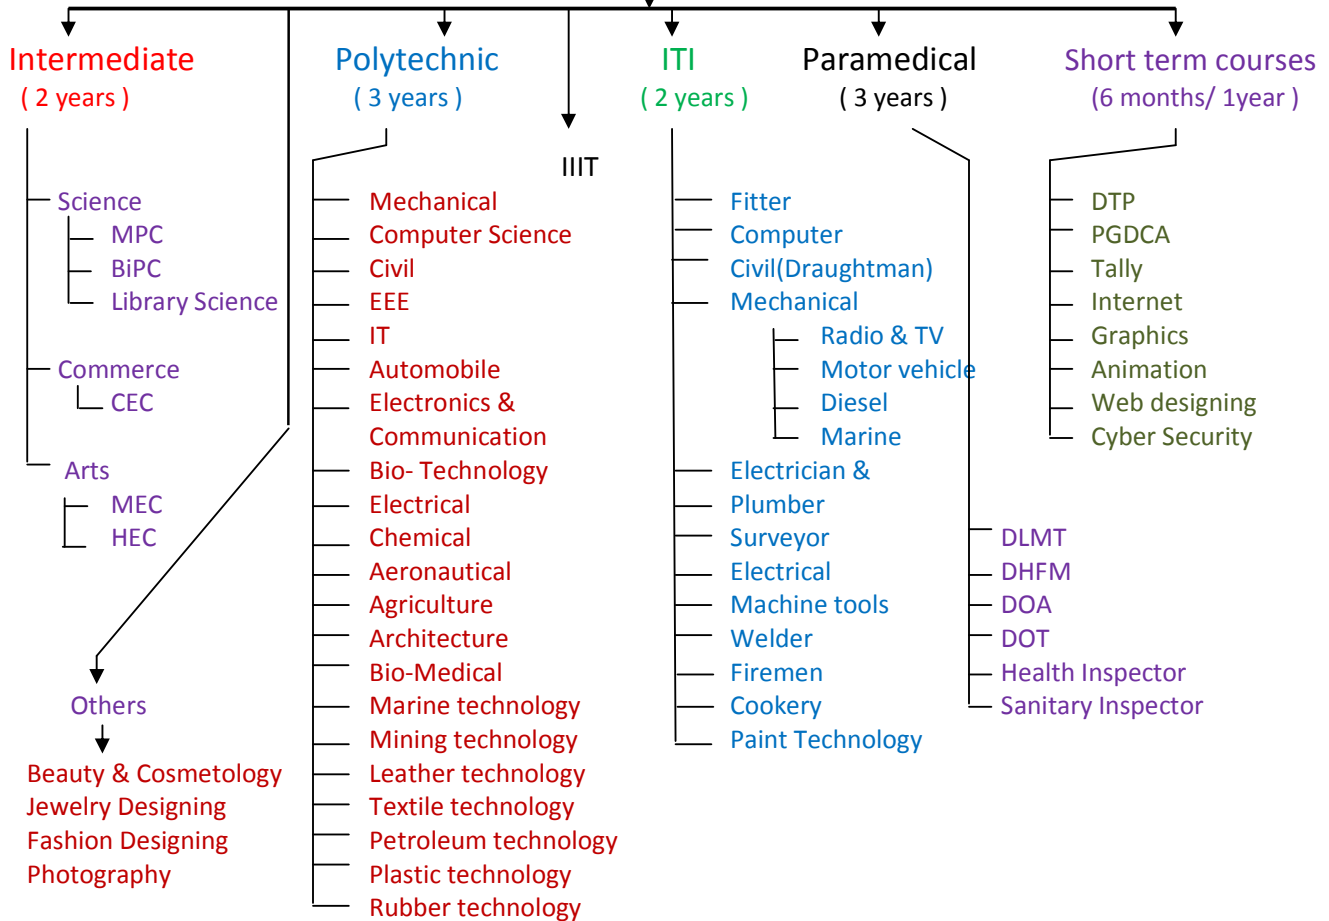

What Next ?

After 10th class

Examinations

Exam	Website
APRJC	www.aprs.cgg.gov.in
Polytechnic Entrance	www.appolitechnic.nic

Govt. Jobs

VRA
 Military
 AW (Female)
 Driving Posts

What Next ?

After Intermediate

Engineering

(4 Years)
BE / B. Tech

Eligible
MPC

Entrance Tests
EAMCET,
IIT, AIEEE,
BITSAT ..etc

- CSE
- IT
- ECE
- EEE
- Civil Eng
- Mechanical Eng
- Chemical Eng
- Aeronautical Eng
- Aerospace Eng
- Agricultural Eng
- Automobile Eng
- Bio-medical Eng
- Bio-technology Eng
- Ceramic Eng
- Industrial Eng
- Environmental Eng
- Marine Eng
- Mining Eng
- Silk & Textile Eng