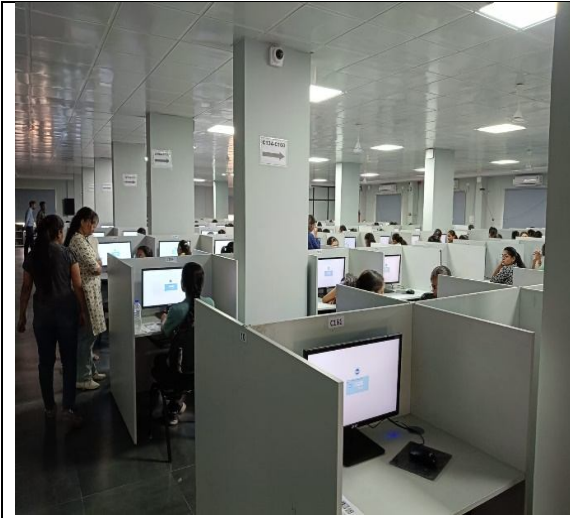

## Library Infrastructure

**Library Pouch and Library Stack Room**

**Girls and Boys Library Reading Room**

**Computer Labortary**

A separate Common Entrance Test (CET) centre has been started for government colleges and government institutions for online common entrance examinations organized by the State Common Cell, Maharashtra Government in the library of the Institute of Science, Nagpur. A modern air-conditioner computer laboratory has been set up. After the Maharashtra Government Entrance Examination, this laboratory is available for use by the students of the Institute of Science and all the online examinations of the Institute of Science are conducted in this computer lab.

**Computer Labortory for student with 200 computer Capacity  
Library Seminar Hall**