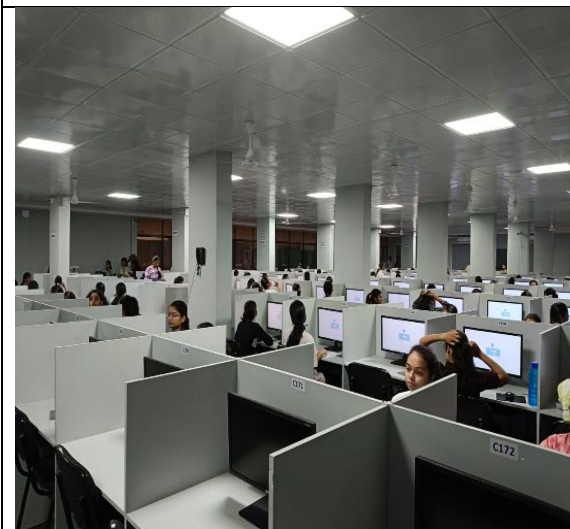

## Library Infrastructure

**Library Pouch and Library Stack Room**

**Girls and Boys Library Reading Room**

**Computer Labortary**

A separate Common Entrance Test (CET) centre has been started for government colleges and government institutions for online common entrance examinations organized by the State Common Cell, Maharashtra Government in the library of the Institute of Science, Nagpur. A modern air-conditioner computer laboratory has been set up. After the Maharashtra Government Entrance Examination, this laboratory is available for use by the students of the Institute of Science and all the online examinations of the Institute of Science are conducted in this computer lab.

**Computer Labortory for student with 200 computer Capacity  
Library Seminar Hall**